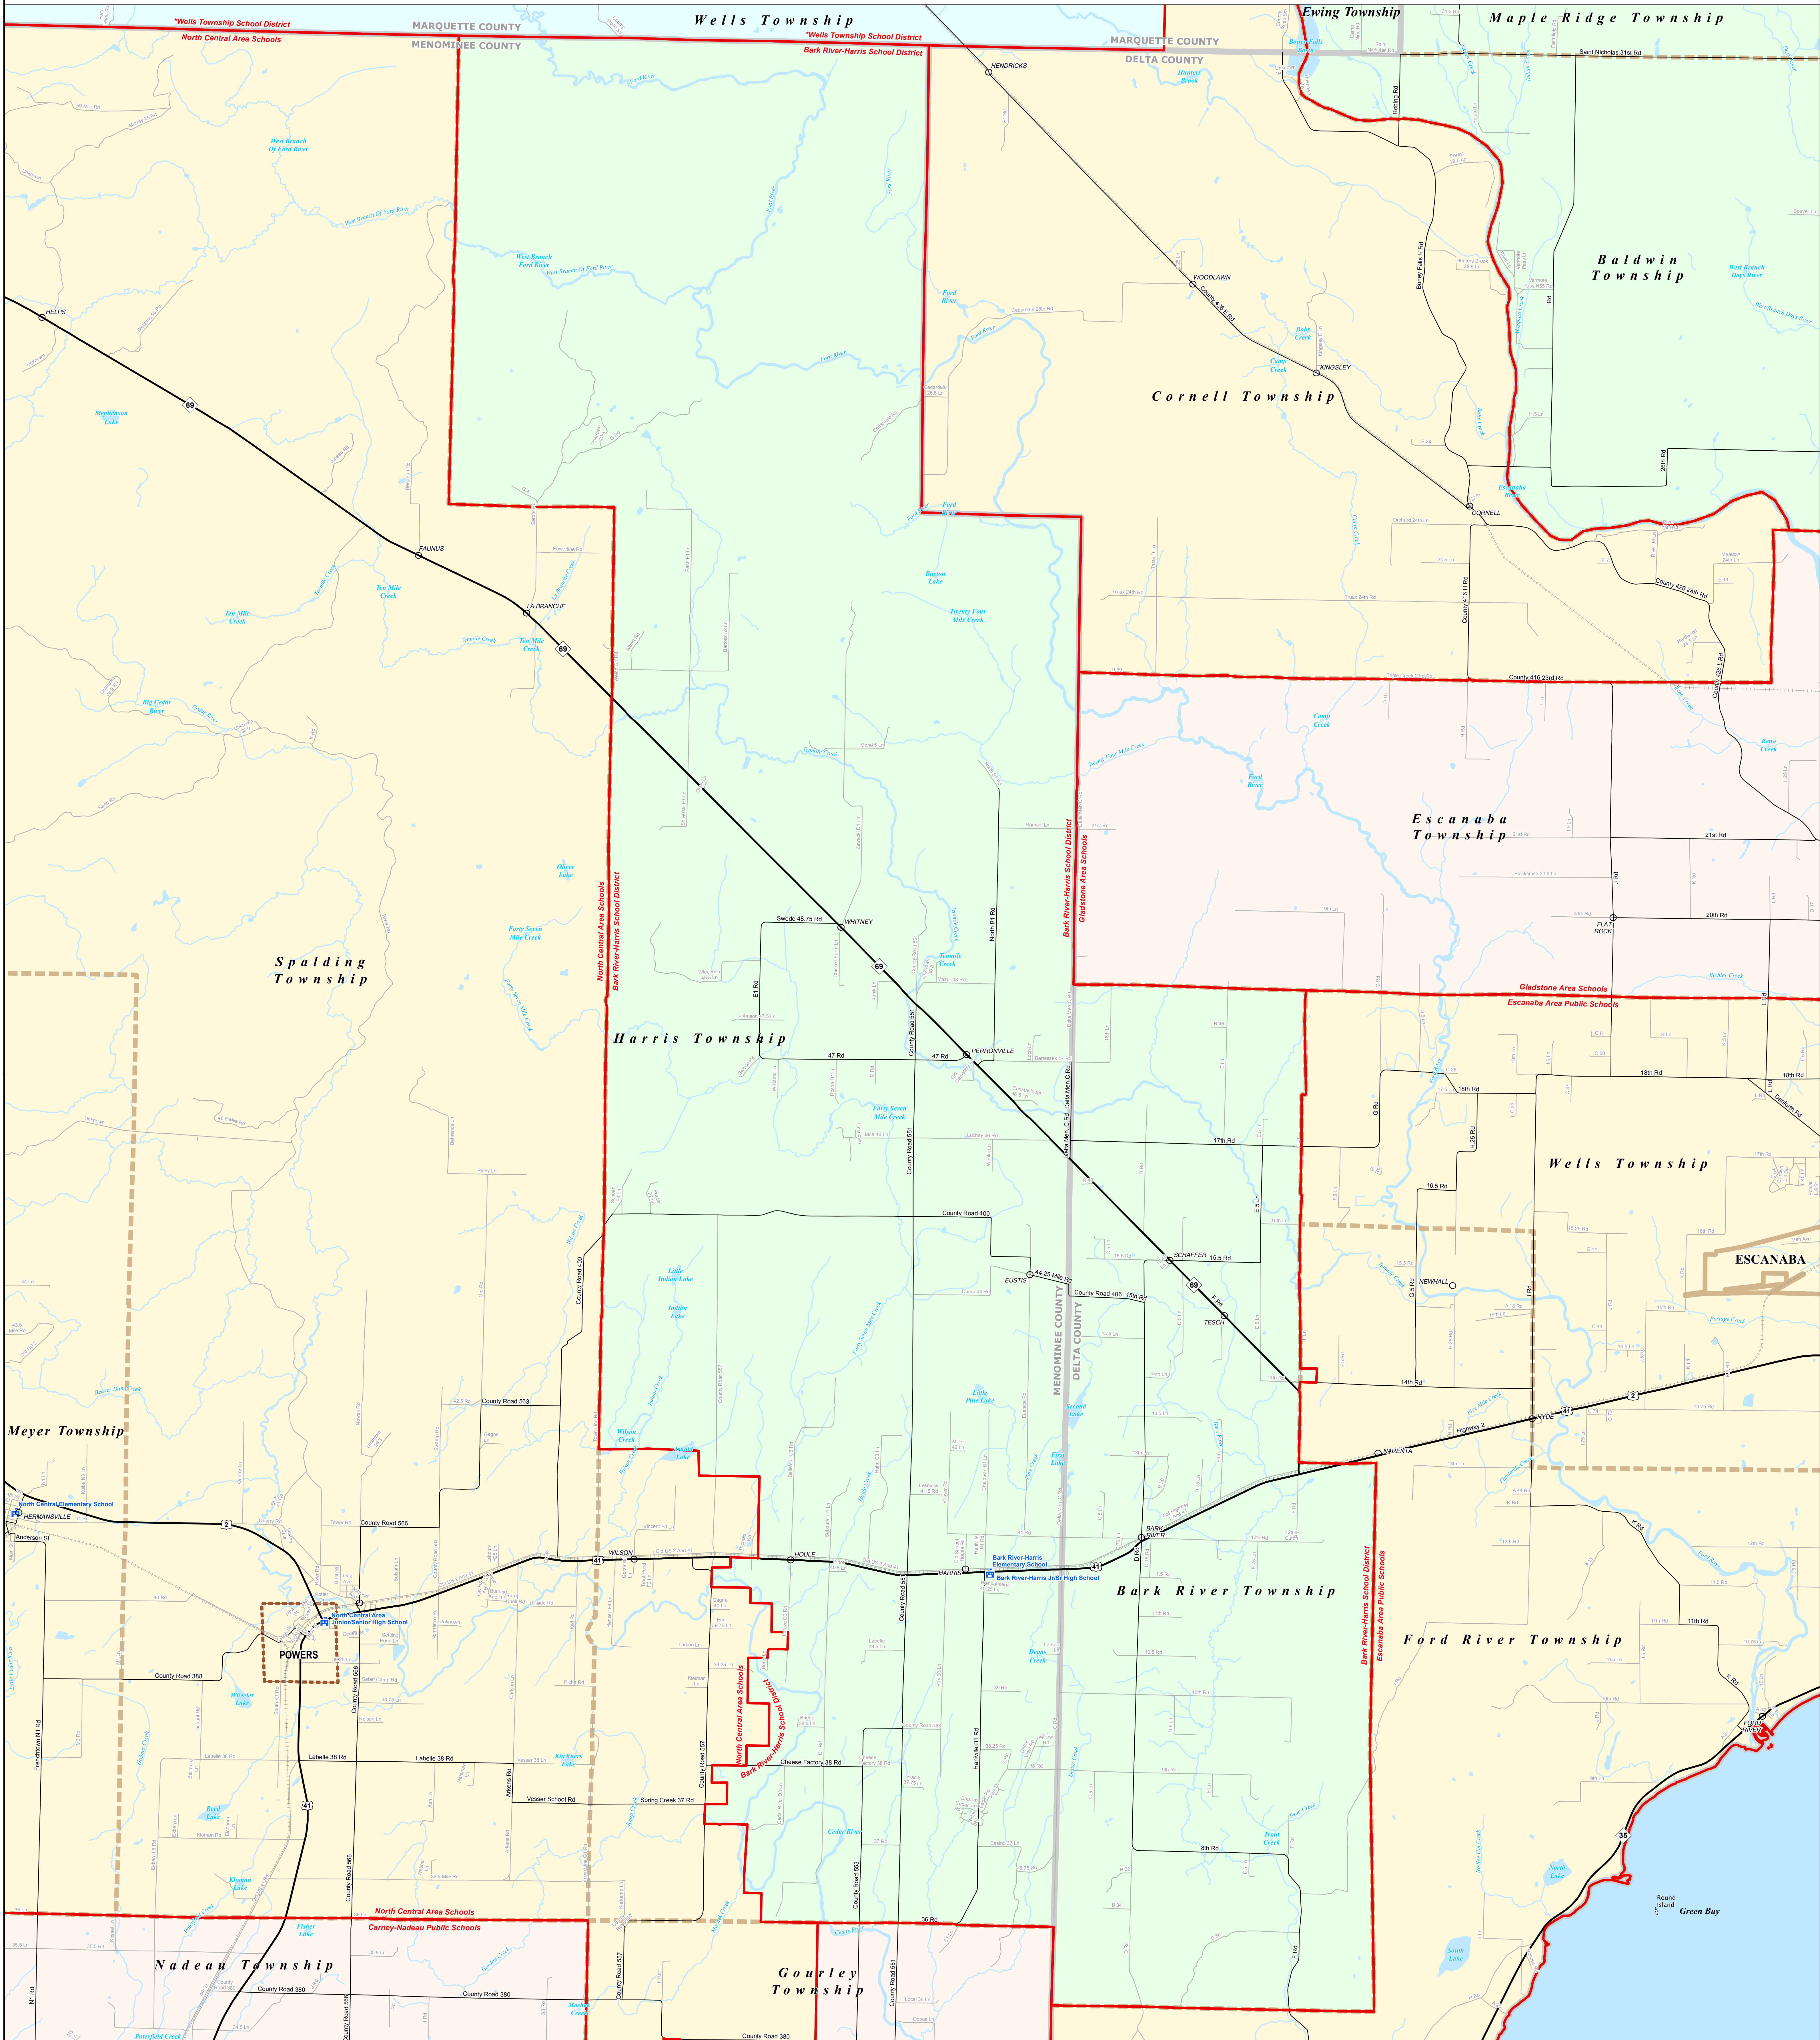

BARK RIVER-HARRIS SCHOOL DISTRICT

Delta-Schoolcraft ISD

0 0.25 0.5 1 Miles

*Note: Non K-12 School Districts identified with Asterisk (*) in Name

11/14/13

Legend	
School District	Unincorporated Place
County	School
City	Water Feature
Township	River, Stream, or Drain
Village	Railroad
Census Designated Place	Freeway
	Primary Road
	Local Road

Source: Michigan Geographic Framework, v13a